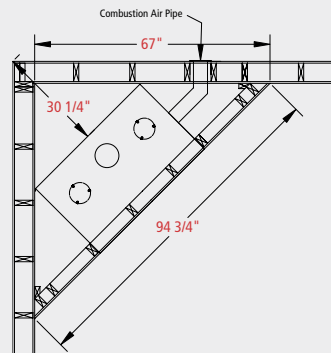

Z 42 & Z 42 CD Specifications

Model	Fuel Option	High	Low	Efficiency
Z 42	Wood	60,000	8,000	77%
Z 42-CD*	Wood	60,000	8,000	77%

*Cast doors

Features

1. Canada P-4 approved
   - EPA/WA Certified/Non-Catalytic (EPA emissions rate 3.34 g/hr.)
   - High quality pyro-ceram glass 15-1/2" x 28" (Z42) 12" x 14" (Z42-CD)
   - Arched glass valance (Z42)
   - Large burning area - fits up to 22" logs
   - Air-seal 10 ga. steel door (Z42)
   - Twin air-seal cast iron doors (Z42-CD)
   - Adapts to 6" Class "A" HT-Type (2,100°) all fuel chimney
   - Zero clearance
   - 10 year limited warranty
   - (2) heat duct knock-outs for optional ducting (#970 kit required)
   - Air-wash system (keeps viewing area cleaner)*
2. *Although the air wash system assists in keeping the glass cleaner, regular cleaning and maintenance are required.

Specifications

Height	38"
Width	42"
Depth	26"
Firebox	2.98 cu. ft.
Weight	525 lbs.

Safety

- Tested by Intertek Testing Services (formerly Warnock Hersey) Complies with U.L. 127 - U.L. Standard for Safety, Factory Built Fireplaces (6/98)
- U.L. 127 - 1999/CAN/ULC S610-M98 For US and Canadian Installations
- EPA certified
- Non-catalytic
- Sealed combustion chamber
- Uses 100% outside air for combustion
- High quality pyro-ceram glass

Clearances

Within Enclosure Area:	
Unit to back wall	0"
Unit to side wall	0"
Duct boots to framing	0"
Top stand-off to header	0"

Exposed Area:	
Wallboard to faceplate top edge/sides	0"
Fuel door to an adjacent sidewall	8"
Unit front	36"
Top of fireplace to an 8" mantel	12"
Remote outlet air grill to ceiling	2"
Refer to the mantel projection chart in the installation manual	

Model Z 42