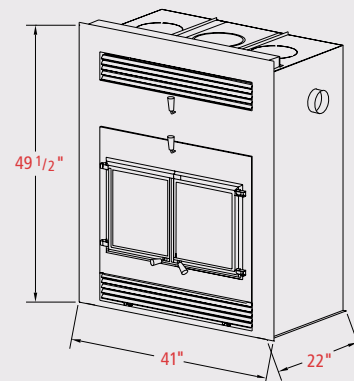

#241 ZC
Weight - 542 lbs.