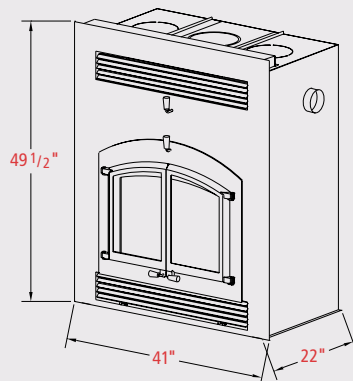

#231 ZC
Weight - 542 lbs.