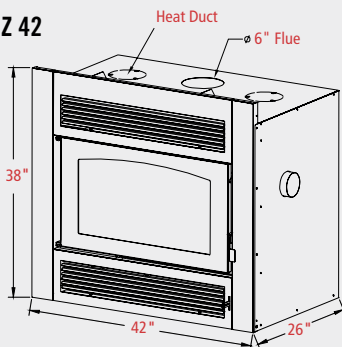

Z 42 & Z 42 CD Specifications

Model	Fuel Option	High	Low	Efficiency
Z 42	Wood	60,000	8,000	77%
Z 42-CD*	Wood	60,000	8,000	77%

*Cast doors

Features

1. Canada P-4 approved
   - EPA/WA Certified/Non-Catalytic (EPA emissions rate 3.34 g/hr.)
   - High quality pyro-ceram glass 15-1/2" x 28" (Z42) 12" x 14" (Z42-CD)
   - Arched glass valance (Z42)
   - Large burning area - fits up to 22" logs
   - Air-seal 10 ga. steel door (Z42)
   - Twin air-seal cast iron doors (Z42-CD)
   - Adapts to 6" Class "A" HT-Type (2,100°) all fuel chimney
   - Zero clearance
   - 10 year limited warranty
   - (2) heat duct knock-outs for optional ducting (#970 kit required)
   - Air-wash system (keeps viewing area cleaner)*
2. *Although the air wash system assists in keeping the glass cleaner, regular cleaning and maintenance are required.

Specifications

Height	38"
Width	42"
Depth	26"
Firebox	2.98 cu. ft.
Weight	525 lbs.

Safety

- Tested by Intertek Testing Services (formerly Warnock Hersey) Complies with U.L. 127 - U.L. Standard for Safety, Factory Built Fireplaces (6/98)
- U.L. 127 - 1999/CAN/ULC S610-M98 For US and Canadian Installations
- EPA certified
- Non-catalytic
- Sealed combustion chamber
- Uses 100% outside air for combustion
- High quality pyro-ceram glass

Clearances

Within Enclosure Area:	
Unit to back wall	0"
Unit to side wall	0"
Duct boots to framing	0"
Top stand-off to header	0"

Exposed Area:	
Wallboard to faceplate top edge/sides	0"
Fuel door to an adjacent sidewall	8"
Unit front	36"
Top of fireplace to an 8" mantel	12"
Remote outlet air grill to ceiling	2"
Refer to the mantel projection chart in the installation manual	

Model Z 42