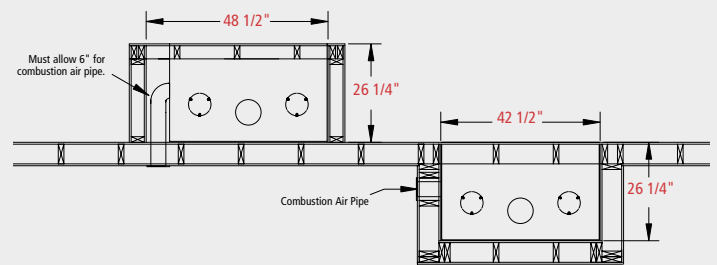

Z 42 & Z 42 CD Specifications

Model	Fuel Option	High	Low	Efficiency
Z 42	Wood	60,000	8,000	77%
Z 42-CD*	Wood	60,000	8,000	77%

*Cast doors

Features

1. Canada P-4 approved
   - EPA/WA Certified/Non-Catalytic (EPA emissions rate 3.34 g/hr.)
   - High quality pyro-ceram glass 15-1/2" x 28" (Z42) 12" x 14" (Z42-CD)
   - Arched glass valance (Z42)
   - Large burning area - fits up to 22" logs
   - Air-seal 10 ga. steel door (Z42)
   - Twin air-seal cast iron doors (Z42-CD)
   - Adapts to 6" Class "A" HT-Type (2,100°) all fuel chimney
   - Zero clearance
   - 10 year limited warranty
   - (2) heat duct knock-outs for optional ducting (#970 kit required)
   - Air-wash system (keeps viewing area cleaner)*
2. *Although the air wash system assists in keeping the glass cleaner, regular cleaning and maintenance are required.

Specifications

Height	38"
Width	42"
Depth	26"
Firebox	2.98 cu. ft.
Weight	525 lbs.

Safety

- Tested by Intertek Testing Services (formerly Warnock Hersey) Complies with U.L. 127 - U.L. Standard for Safety, Factory Built Fireplaces (6/98)
- U.L. 127 - 1999/CAN/ULC S610-M98 For US and Canadian Installations
- EPA certified
- Non-catalytic
- Sealed combustion chamber
- Uses 100% outside air for combustion
- High quality pyro-ceram glass

Clearances

Within Enclosure Area:	
Unit to back wall	0"
Unit to side wall	0"
Duct boots to framing	0"
Top stand-off to header	0"

Exposed Area:	
Wallboard to faceplate top edge/sides	0"
Fuel door to an adjacent sidewall	8"
Unit front	36"
Top of fireplace to an 8" mantel	12"
Remote outlet air grill to ceiling	2"
Refer to the mantel projection chart in the installation manual	

Model Z 42