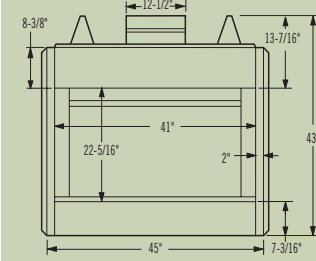

Forced air kit (BC models)

BR/BC-36 DIMENSIONS

Front View (BC-36 shown)

Right Side View

Top View

INSIDE HEARTH

BR/BC-42 DIMENSIONS

Front View (BR-42 shown)

Right Side View

Top View

INSIDE HEARTH

Distributed by:

©Lennox Industries Inc. 2011
Visit us at www.Lennox.com, or contact us at 1-800-9-LENNOX.

905002M 06/11

FRAMING DIMENSIONS

Model	Width	Height	Depth
BC-36	42-1/4"	37-1/2"	20-5/8"
BC-42	46-1/4"	43-1/2"	21-5/8"
BR-36	42-1/4"	37-1/2"	20-5/8"
BR-42	46-1/4"	43-1/2"	21-5/8"