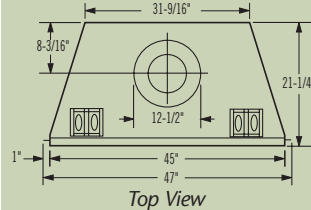

Forced air kit (BC models)

BR/BC-36 DIMENSIONS

Front View (BC-36 shown)

Right Side View

Top View

INSIDE HEARTH

BR/BC-42 DIMENSIONS

Front View (BR-42 shown)

Right Side View

Top View

INSIDE HEARTH

Distributed by:

©Lennox Industries Inc. 2011
Visit us at www.Lennox.com, or contact us at 1-800-9-LENNOX.

905002M 06/11

FRAMING DIMENSIONS

Model	Width	Height	Depth
BC-36	42-1/4"	37-1/2"	20-5/8"
BC-42	46-1/4"	43-1/2"	21-5/8"
BR-36	42-1/4"	37-1/2"	20-5/8"
BR-42	46-1/4"	43-1/2"	21-5/8"