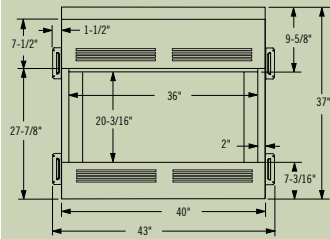

Forced air kit (BC models)

BR/BC-36 DIMENSIONS

Front View (BC-36 shown)

Right Side View

Top View

INSIDE HEARTH

BR/BC-42 DIMENSIONS

Front View (BR-42 shown)

Right Side View

Top View

INSIDE HEARTH

Distributed by:

©Lennox Industries Inc. 2011
Visit us at www.Lennox.com, or contact us at 1-800-9-LENNOX.

905002M 06/11

FRAMING DIMENSIONS

Model	Width	Height	Depth
BC-36	42-1/4"	37-1/2"	20-5/8"
BC-42	46-1/4"	43-1/2"	21-5/8"
BR-36	42-1/4"	37-1/2"	20-5/8"
BR-42	46-1/4"	43-1/2"	21-5/8"