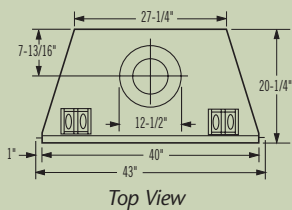

Forced air kit (BC models)

BR/BC-36 DIMENSIONS

Front View (BC-36 shown)

Right Side View

Top View

INSIDE HEARTH

BR/BC-42 DIMENSIONS

Front View (BR-42 shown)

Right Side View

Top View

INSIDE HEARTH

Distributed by:

©Lennox Industries Inc. 2011
Visit us at www.Lennox.com, or contact us at 1-800-9-LENNOX.

905002M 06/11

FRAMING DIMENSIONS

Model	Width	Height	Depth
BC-36	42-1/4"	37-1/2"	20-5/8"
BC-42	46-1/4"	43-1/2"	21-5/8"
BR-36	42-1/4"	37-1/2"	20-5/8"
BR-42	46-1/4"	43-1/2"	21-5/8"