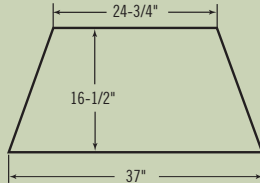

Forced air kit (BC models)

BR/BC-36 DIMENSIONS

Front View (BC-36 shown)

Right Side View

Top View

INSIDE HEARTH

BR/BC-42 DIMENSIONS

Front View (BR-42 shown)

Right Side View

Top View

INSIDE HEARTH

Distributed by:

©Lennox Industries Inc. 2011
Visit us at www.Lennox.com, or contact us at 1-800-9-LENNOX.

905002M 06/11

FRAMING DIMENSIONS

Model	Width	Height	Depth
BC-36	42-1/4"	37-1/2"	20-5/8"
BC-42	46-1/4"	43-1/2"	21-5/8"
BR-36	42-1/4"	37-1/2"	20-5/8"
BR-42	46-1/4"	43-1/2"	21-5/8"