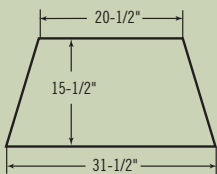

Forced air kit (BC models)

BR/BC-36 DIMENSIONS

Front View (BC-36 shown)

Right Side View

Top View

INSIDE HEARTH

BR/BC-42 DIMENSIONS

Front View (BR-42 shown)

Right Side View

Top View

INSIDE HEARTH

Distributed by:

©Lennox Industries Inc. 2011
Visit us at www.Lennox.com, or contact us at 1-800-9-LENNOX.

905002M 06/11

FRAMING DIMENSIONS

Model	Width	Height	Depth
BC-36	42-1/4"	37-1/2"	20-5/8"
BC-42	46-1/4"	43-1/2"	21-5/8"
BR-36	42-1/4"	37-1/2"	20-5/8"
BR-42	46-1/4"	43-1/2"	21-5/8"