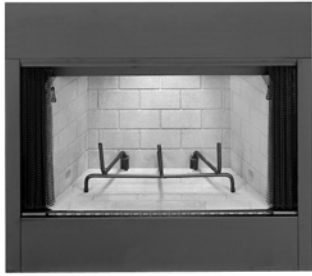

The BC is a practical heat-circulating fireplace with an optional fan system that increases warm air distribution.

BC-42 base model

BR-36

BC-42

STANDARD FEATURES

Choice of radiant (clean face) or louvered (heat-circulating) models

Two opening sizes: 36 and 41

Uses economical Security® FTF8 double wall, air cooled chimney system

Brick lined firebox for look of real masonry

Durable powder coat finish

Standard fuel grate, damper and mesh firescreens