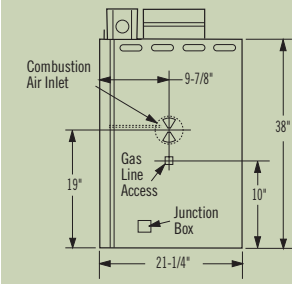

Forced air kit (BC models)

BR/BC-36 DIMENSIONS

Front View (BC-36 shown)

Right Side View

Top View

INSIDE HEARTH

BR/BC-42 DIMENSIONS

Front View (BR-42 shown)

Right Side View

Top View

INSIDE HEARTH

Distributed by:

©Lennox Industries Inc. 2011
Visit us at www.Lennox.com, or contact us at 1-800-9-LENNOX.

905002M 06/11

FRAMING DIMENSIONS

Model	Width	Height	Depth
BC-36	42-1/4"	37-1/2"	20-5/8"
BC-42	46-1/4"	43-1/2"	21-5/8"
BR-36	42-1/4"	37-1/2"	20-5/8"
BR-42	46-1/4"	43-1/2"	21-5/8"