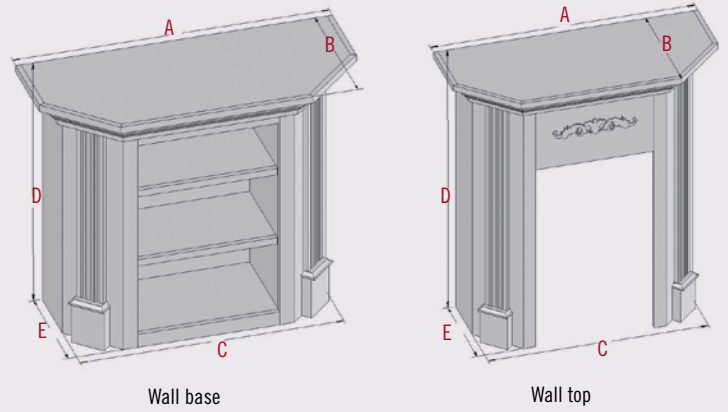

Shown w/plated face - Onyx w/brushed nickel - Venice cabinet & base

Handcrafted Cabinetry Dimensions

Available styles: Aspen, Meridian and Venice

Corner Cabinet

Flat Wall Cabinet

Hearths

Hearth Width: 42 1/2" (Aspen/Meridian) • 44 1/8" (Venice)
 Corner Hearth's Wall Depth = 28 7/8" (Aspen/Meridian) • 29 3/4" (Venice) Also available in a 1" hearth

	Aspen/Meridian Wall Cabinets	Aspen/Meridian Corner Cabinets	Venice Wall Cabinets	Venice Corner Cabinets	Aspen/Meridian Wall Bases	Aspen/Meridian Corner Bases	Venice Wall Bases	Venice Corner Bases
A	42 1/2"	40 7/8"	44 1/8"	41 3/4"	42 1/2"	40 7/8"	44 1/8"	41 3/4"
B	18 5/8"	28 7/8"	19 1/2"	29 1/2"	18 5/8"	28 7/8"	19 1/2"	29 1/2"
C	36 5/8"	36 5/8"	36 5/8"	36 5/8"	36 5/8"	36 5/8"	36 5/8"	36 5/8"
D	47 3/4"	47 3/4"	47 3/4"	47 3/4"	36 3/4"	36 3/4"	36 3/4"	36 3/4"
E	15 5/8"	9 1/8"	15 5/8"	9 1/8"	15 5/8"	9 1/8"	15 5/8"	9 1/8"