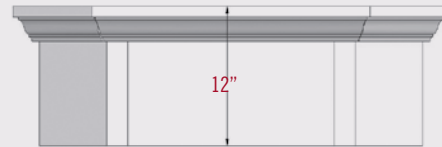

Shown w/plated face - Onyx w/brushed nickel - Venice cabinet & base

Handcrafted Cabinetry Dimensions

Available styles: Aspen, Meridian and Venice

Corner Cabinet

Flat Wall Cabinet

Hearths

Hearth Width: 42 1/2" (Aspen/Meridian) • 44 1/8" (Venice)
 Corner Hearth's Wall Depth = 28 7/8" (Aspen/Meridian) • 29 3/4" (Venice) Also available in a 1" hearth

	Aspen/Meridian Wall Cabinets	Aspen/Meridian Corner Cabinets	Venice Wall Cabinets	Venice Corner Cabinets	Aspen/Meridian Wall Bases	Aspen/Meridian Corner Bases	Venice Wall Bases	Venice Corner Bases
A	42 1/2"	40 7/8"	44 1/8"	41 3/4"	42 1/2"	40 7/8"	44 1/8"	41 3/4"
B	18 5/8"	28 7/8"	19 1/2"	29 1/2"	18 5/8"	28 7/8"	19 1/2"	29 1/2"
C	36 5/8"	36 5/8"	36 5/8"	36 5/8"	36 5/8"	36 5/8"	36 5/8"	36 5/8"
D	47 3/4"	47 3/4"	47 3/4"	47 3/4"	36 3/4"	36 3/4"	36 3/4"	36 3/4"
E	15 5/8"	9 1/8"	15 5/8"	9 1/8"	15 5/8"	9 1/8"	15 5/8"	9 1/8"