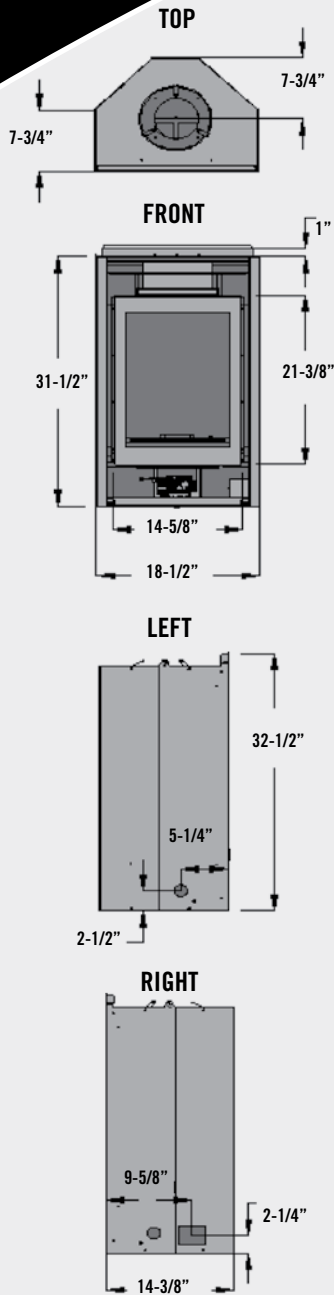

Two Harbors Options & Accessories

Features:

- Canada P-4 approved
- High quality lifetime warranty glass (21" H x 14" W)
- Quick-latch glass
- Accepts rigid pipe
- High-low regulator
- Patented log design
- Brick refractory
- MN Energy Code compliant to 50 pascals

Optional Features:

- Door designs (available in black, rust or titanium finish)
- Plated faces
- Red refractory
- Fan kit with variable speed (1-75 CFM)
- Modular cabinet system
- Remote control or thermostat remote control
- Wall mount thermostat / wireless wall mount thermostat

Safety

- Each unit factory tested!
- Tested by OMNI-Test Laboratories Complies with ANSI Z21.88a-2007 • CSA 2.33a-2007 'Vented gas fireplace heaters'
- Sealed combustion chamber with standing pilot ignition
- Removable millivolt board with 30-second delay pilot
- Requires NO ELECTRICITY to operate - excluding fan
- Automatic pressure relief glass system
- Bedroom and mobile home approved