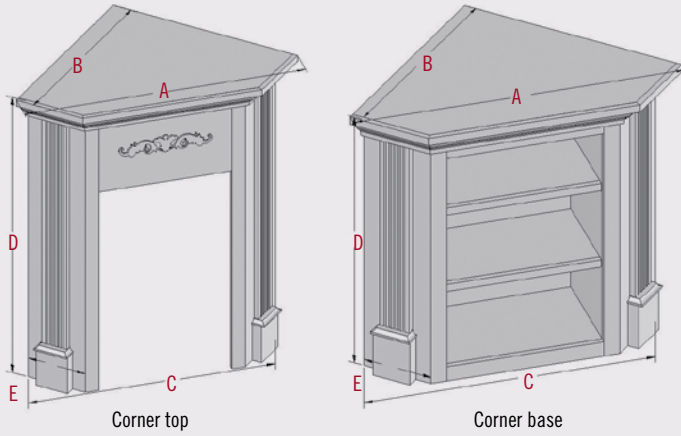

- Venice Corner Cabinet & Base
- Vineyard Pattern Door Face
- Base Doors – Metal (Vineyard)
- Magnetic Grape Appliqués

- Venice Cabinet & Base
- Pine Cabinet
- (Available in Venice Style only)
- Renaissance Pattern Door Face

Shown w/plated face - Onyx w/brushed nickel - Venice cabinet & base

Handcrafted Cabinetry Dimensions

Available styles: Aspen, Meridian and Venice

Corner Cabinet

Flat Wall Cabinet

Hearths

Hearth Width: 42 1/2" (Aspen/Meridian) • 44 1/8" (Venice)
 Corner Hearth's Wall Depth = 28 7/8" (Aspen/Meridian) • 29 3/4" (Venice) Also available in a 1" hearth