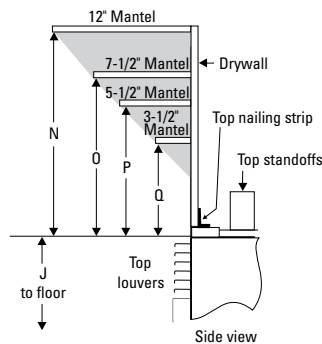

Mantel Clearances	J	N	O	P	Q
P42	32-1/4"	14"	10"	--	7"
P36/P36E	30-1/2"	14"	10"	--	7"
P36D	30-1/2"	14"	10"	--	7"
P33/P33E	29"	11"	9"	--	7"
P33CE	24-1/4"	15-3/4"	13-3/4"	12-3/4"	11-3/4"

MANTEL CLEARANCES - SIDE VIEW