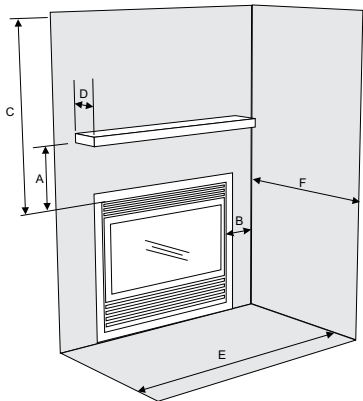

Clearances	B41XTE	B41XTCE	B36XT/ B36XTE	B36XTCE	B36X
A (min.)	15"	17-9/16"	13"	15-1/2"	6-1/2"
B	9"	9"	12"	12"	12"
C	33-3/4"	36-5/8"	36-3/4"	39"	36-3/4"
D (max.)	12"	12"	12"	12"	12"
E	60"	60"	84"	84"	84"
F	36"	36"	36"	36"	36"