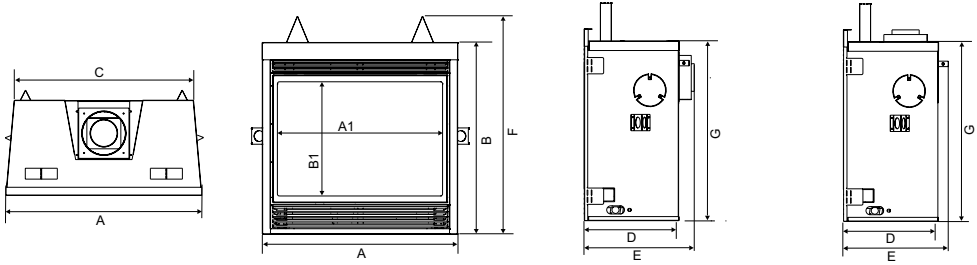

MANTEL CLEARANCES - SIDE VIEW

Bellavista direct vent fireplaces

Dimensions	B41XTE	B41XTCE	B36XT/ B36XTE	B36XTCE	B36X
A	41-11/16"	46-11/16"	36"	40-5/8"	36"
B	36-11/16"	44-1/4"	35-1/4"	38-1/16"	35-1/4"
A1	35"	35"	30-3/8"	30-3/8"	30-3/8"
B1	24"	24"	21"	21"	21"
C	38-3/16"	38-3/8"	33"	33"	33"
D	19-7/16"	22-11/16"	17-5/16"	20-7/8"	17-5/16"
E	(rear vent) 23-1/4"	26-1/4"	20-1/4"	23-1/2"	20-1/4"
	(top vent) 22-5/16"	26-3/16"	20-5/16"	23-5/8"	19-5/16"
F	49-3/16"	49-1/4"	41-5/16"	41-5/16"	39-1/16"
G	36-3/8"	36-3/8"	33-1/16"	33-1/8"	33-1/16"