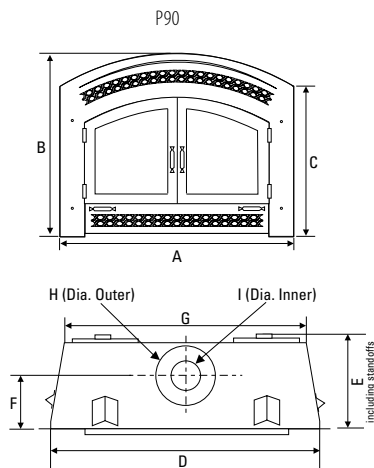

* Finish material thickness includes: drywall, ceramic tile, slate, etc.

MANTEL CLEARANCES - SIDE VIEW

Mantel Clearances	J	N	Q
P121	36"	7"	3"
P131	36"	7"	3"

Liberty L965E

Excalibur direct vent fireplace P90

Dimensions	P90
A	37"
B	29-1/4"
C	24"
D	42"
E	19-1/4"
F	10-7/8"
G	31"
H	6-5/8"
I	4"
Unit height	38"

Framing	L965E	P90
I	4"	0"
J	44-3/4"	46-1/2"
K	52-5/16"	46-3/8"
L	vertical rise	24"
	horizontal rigid	24"
	horizontal flex	24"
M	rigid	80"
	flex	80"
N	64"	49-7/8"
O	90-15/16"	70-1/2"