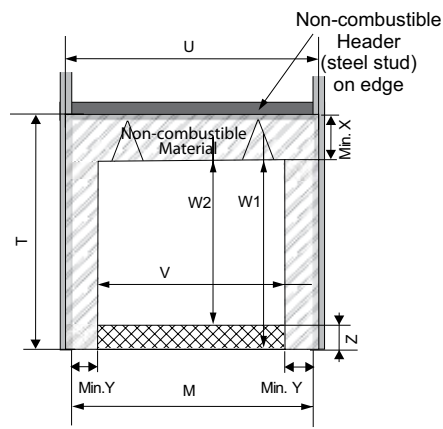

Bellavista direct vent fireplaces

Dimensions	B41XTE	B41XTCE	B36XT/ B36XTE	B36XTCE	B36X
A	41-11/16"	46-11/16"	36"	40-5/8"	36"
B	36-11/16"	44-1/4"	35-1/4"	38-1/16"	35-1/4"
A1	35"	35"	30-3/8"	30-3/8"	30-3/8"
B1	24"	24"	21"	21"	21"
C	38-3/16"	38-3/8"	33"	33"	33"
D	19-7/16"	22-11/16"	17-5/16"	20-7/8"	17-5/16"
E	(rear vent) 23-1/4"	26-1/4"	20-1/4"	23-1/2"	20-1/4"
	(top vent) 22-5/16"	26-3/16"	20-5/16"	23-5/8"	19-5/16"
F	49-3/16"	49-1/4"	41-5/16"	41-5/16"	39-1/16"
G	36-3/8"	36-3/8"	33-1/16"	33-1/8"	33-1/16"

Framing

Framing	B41XTE	B41XTCE	B36XT/ B36XTE	B36XTCE	B36X
M	47-1/4"	47-1/4"	40-5/8"	41-1/4"	36-1/4"
N	49-1/2"	49-1/2"	41-1/2"	39-3/4"	39-3/8"
O	(rear vent) 23-1/4"	26-1/2"	20-3/4"	23-7/8"	20-3/4"
	(top vent) 22-5/8"	25-7/8"	20-1/2"	23-7/8"	19-1/2"
P	(rear vent) 60-1/4"	65-1/4"	53"	57-7/8"	53"
	(top vent) 60-1/4"	65-1/4"	48-5/8"	53-1/4"	48-5/8"
Q	(rear vent) 85-3/16"	91-11/16"	75"	81-1/2"	75"
	(top vent) 85-3/16"	91-11/16"	68-3/4"	75-1/4"	68-3/4"
R	(rear vent) 49-1/2"	49-1/2"	41-1/2"	41-1/2"	39-3/8"
	(top vent) 54-1/2"	54-1/2"	50-1/2"	50-1/2"	50-1/2"
S	(rear vent) 28-1/2"	28-1/2"	26-1/2"	26-1/2"	26-1/2"
	(top vent) 47-1/2"	47-1/2"	42-1/8"	42-1/8"	42-1/8"
T	50-1/4"	50-1/4"	42-1/4"	41-5/8"	--
U	48-3/4"	46-11/16"	42"	40-5/8"	--
V	41-3/4"	38-7/16"	36"	32-7/8"	--
W1	36-3/4"	--	35-1/4"	--	--
W2	--	29"	--	25-5/8"	--
X	13-1/2"	23-5/8"	7"	11-7/8"	--
Y	3-1/2"	4-1/8"	3"	3-7/8"	--
Z	--	3-9/16"	--	4-1/8"	--

B41XT/B41XTE/B41XTCE & B36XT/B36XTE/B36XTCE

B36X

Clearances

Clearances	B41XTE	B41XTCE	B36XT/ B36XTE	B36XTCE	B36X
A (min.)	15"	17-9/16"	13"	15-1/2"	6-1/2"
B	9"	9"	12"	12"	12"
C	33-3/4"	36-5/8"	36-3/4"	39"	36-3/4"
D (max.)	12"	12"	12"	12"	12"
E	60"	60"	84"	84"	84"
F	36"	36"	36"	36"	36"