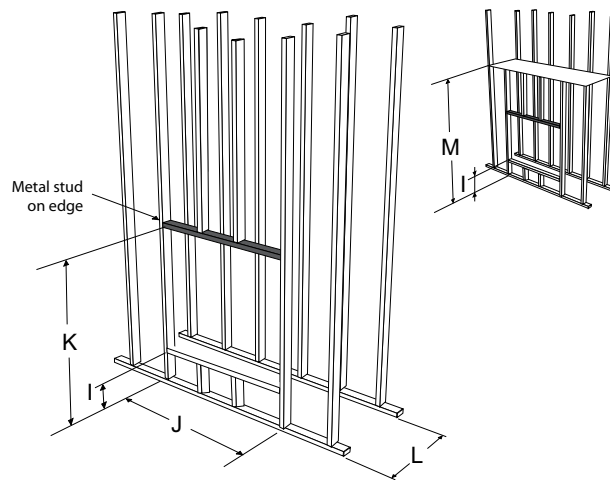

Dimensions	P90
A	37"
B	29-1/4"
C	24"
D	42"
E	19-1/4"
F	10-7/8"
G	31"
H	6-5/8"
I	4"
Unit height	38"

Framing	L965E	P90
I	4"	0"
J	44-3/4"	46-1/2"
K	52-5/16"	46-3/8"
L	vertical rise	24"
	horizontal rigid	24"
	horizontal flex	24"
M	rigid	80"
	flex	80"
N	64"	49-7/8"
O	90-15/16"	70-1/2"