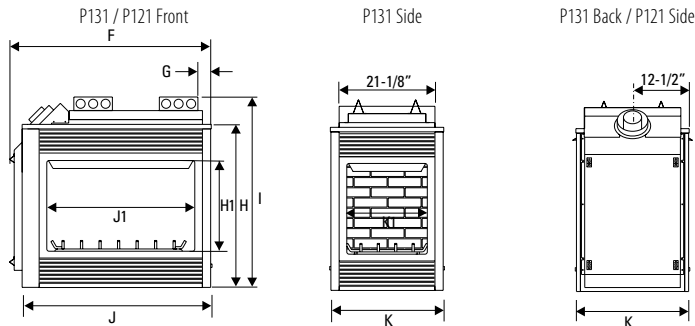

Panorama P131/121

Dimensions	F	G	H	H1	I	J	J1	K	K1
P131	44-1/2"	3"	36"	20"	42"	41-1/2"	32-5/8"	25"	17-3/4"
P121	46-1/4"	4-3/4"	36"	20"	42"	43-1/2"	32-5/8"	25"	--

Note: For P121 there is a 2-3/4" vent heat shield on the vent end of the fireplace. Please allow appropriate space for center positioning.