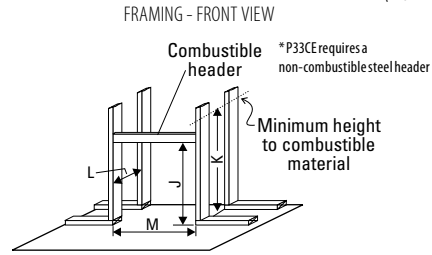

Panorama direct vent fireplaces

dimensions

	A	B	A1	B1	C	D	E	F	G
P42	40"	34"	32-7/8"	18-7/16"	24-1/4"	18-5/8"	4"	6-7/8"	11"
P36D	36"	30-1/2"	29-3/16"	15-1/2"	33-1/4"	17-1/8"	4"	6-7/8"	11-1/4"
P36/P36E	36"	30-1/2"	29-3/16"	15-1/2"	33-1/4"	12-3/4"	4"	6-7/8"	7-1/4"
P33/P33E	33"	29"	26"	16"	23"	12-3/4"	4"	6-7/8"	--
P33CE	34-9/16"	29-1/4"	26"	16"	23"	16"	4"	6-7/8"	--

framing