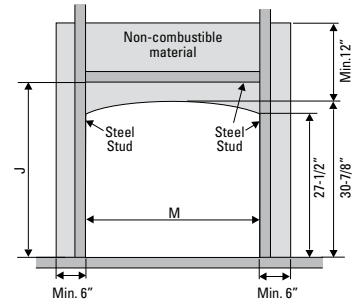

framing

MINIMUM TERMINATION CENTER LINE
P36/P36E/P36D/P42

MINIMUM TERMINATION CENTER LINE
P33/P33E

FRONT FRAMING DIMENSIONS***
P36 /P36E/P36D Tripoli

Framing (horizontal termination)	Minimum termination center line							
	H	I	J	K	L	M	N	O
P42	63-5/16"	44-3/4"	36-5/8"	47-7/8"	19"	40-1/4"	35-5/8"	43"
P36 /P36E	60"	42-7/16"	36-1/4"	46"	12-3/4"	36-1/4"	32-1/2"	40-1/2"
P36 Deep	68"	48"	37-1/4"	46-1/2"	17-3/8"	36-1/4"	32-1/2"	40-1/2"
P36 Tripoli	60"	42-7/16"	36-1/4"	46"	12-3/4"	36-1/4"	32-1/2"	40-1/2"
P36 Tripoli Deep	68"	48"	37-1/4"	46-1/2"	17-3/8"	36-1/4"	32-1/2"	40-1/2"
P33/P33E (Flex venting)	53-1/4"	37-1/2"	31-3/4"	32"	12-3/4"	33-1/4"	--	26"
P33/P33E (Rigid venting)	53-1/4"	37-1/2"	31-3/4"	36"	16-1/2"	33-1/4"	--	30"
P33CE (Flex venting)	55-1/2"	38-15/16"	31-3/4"	32"	16"	35"	--	26"
P33CE (Rigid venting)	55-1/2"	38-15/16"	31-3/4"	36"	19-3/4"	35"	--	30"