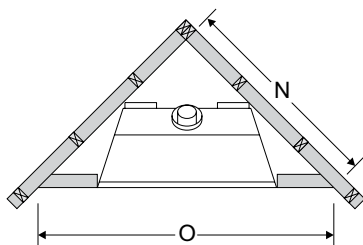

Dimensions	P90
A	37"
B	29-1/4"
C	24"
D	42"
E	19-1/4"
F	10-7/8"
G	31"
H	6-5/8"
I	4"
Unit height	38"

Framing	L965E	P90
I	4"	0"
J	44-3/4"	46-1/2"
K	52-5/16"	46-3/8"
L	vertical rise	24"
	horizontal rigid	24"
	horizontal flex	24"
M	rigid	80"
	flex	80"
N	64"	49-7/8"
O	90-15/16"	70-1/2"