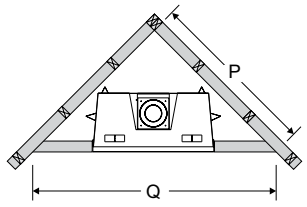

Bellavista direct vent fireplaces

Dimensions	B41XTE	B41XTCE	B36XT/ B36XTE	B36XTCE	B36X
A	41-11/16"	46-11/16"	36"	40-5/8"	36"
B	36-11/16"	44-1/4"	35-1/4"	38-1/16"	35-1/4"
A1	35"	35"	30-3/8"	30-3/8"	30-3/8"
B1	24"	24"	21"	21"	21"
C	38-3/16"	38-3/8"	33"	33"	33"
D	19-7/16"	22-11/16"	17-5/16"	20-7/8"	17-5/16"
E	(rear vent) 23-1/4"	26-1/4"	20-1/4"	23-1/2"	20-1/4"
	(top vent) 22-5/16"	26-3/16"	20-5/16"	23-5/8"	19-5/16"
F	49-3/16"	49-1/4"	41-5/16"	41-5/16"	39-1/16"
G	36-3/8"	36-3/8"	33-1/16"	33-1/8"	33-1/16"

Framing

Framing	B41XTE	B41XTCE	B36XT/ B36XTE	B36XTCE	B36X
M	47-1/4"	47-1/4"	40-5/8"	41-1/4"	36-1/4"
N	49-1/2"	49-1/2"	41-1/2"	39-3/4"	39-3/8"
O	(rear vent) 23-1/4"	26-1/2"	20-3/4"	23-7/8"	20-3/4"
	(top vent) 22-5/8"	25-7/8"	20-1/2"	23-7/8"	19-1/2"
P	(rear vent) 60-1/4"	65-1/4"	53"	57-7/8"	53"
	(top vent) 60-1/4"	65-1/4"	48-5/8"	53-1/4"	48-5/8"
Q	(rear vent) 85-3/16"	91-11/16"	75"	81-1/2"	75"
	(top vent) 85-3/16"	91-11/16"	68-3/4"	75-1/4"	68-3/4"
R	(rear vent) 49-1/2"	49-1/2"	41-1/2"	41-1/2"	39-3/8"
	(top vent) 54-1/2"	54-1/2"	50-1/2"	50-1/2"	50-1/2"
S	(rear vent) 28-1/2"	28-1/2"	26-1/2"	26-1/2"	26-1/2"
	(top vent) 47-1/2"	47-1/2"	42-1/8"	42-1/8"	42-1/8"
T	50-1/4"	50-1/4"	42-1/4"	41-5/8"	--
U	48-3/4"	46-11/16"	42"	40-5/8"	--
V	41-3/4"	38-7/16"	36"	32-7/8"	--
W1	36-3/4"	--	35-1/4"	--	--
W2	--	29"	--	25-5/8"	--
X	13-1/2"	23-5/8"	7"	11-7/8"	--
Y	3-1/2"	4-1/8"	3"	3-7/8"	--
Z	--	3-9/16"	--	4-1/8"	--

B41XT/B41XTE/B41XTCE & B36XT/B36XTE/B36XTCE

B36X

Clearances

Clearances	B41XTE	B41XTCE	B36XT/ B36XTE	B36XTCE	B36X
A (min.)	15"	17-9/16"	13"	15-1/2"	6-1/2"
B	9"	9"	12"	12"	12"
C	33-3/4"	36-5/8"	36-3/4"	39"	36-3/4"
D (max.)	12"	12"	12"	12"	12"
E	60"	60"	84"	84"	84"
F	36"	36"	36"	36"	36"