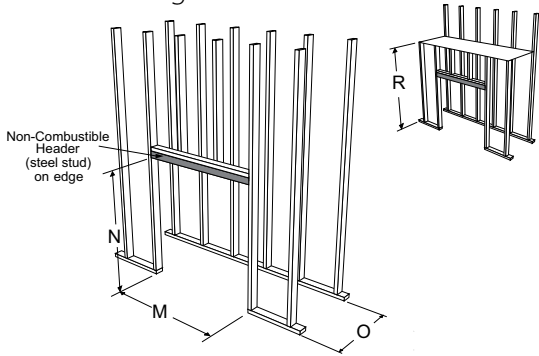

Bellavista direct vent fireplaces

Dimensions	B41XTE	B41XTCE	B36XT/ B36XTE	B36XTCE	B36X
A	41-11/16"	46-11/16"	36"	40-5/8"	36"
B	36-11/16"	44-1/4"	35-1/4"	38-1/16"	35-1/4"
A1	35"	35"	30-3/8"	30-3/8"	30-3/8"
B1	24"	24"	21"	21"	21"
C	38-3/16"	38-3/8"	33"	33"	33"
D	19-7/16"	22-11/16"	17-5/16"	20-7/8"	17-5/16"
E	(rear vent) 23-1/4"	26-1/4"	20-1/4"	23-1/2"	20-1/4"
	(top vent) 22-5/16"	26-3/16"	20-5/16"	23-5/8"	19-5/16"
F	49-3/16"	49-1/4"	41-5/16"	41-5/16"	39-1/16"
G	36-3/8"	36-3/8"	33-1/16"	33-1/8"	33-1/16"

Framing

Framing	B41XTE	B41XTCE	B36XT/ B36XTE	B36XTCE	B36X
M	47-1/4"	47-1/4"	40-5/8"	41-1/4"	36-1/4"
N	49-1/2"	49-1/2"	41-1/2"	39-3/4"	39-3/8"
O	(rear vent) 23-1/4"	26-1/2"	20-3/4"	23-7/8"	20-3/4"
	(top vent) 22-5/8"	25-7/8"	20-1/2"	23-7/8"	19-1/2"
P	(rear vent) 60-1/4"	65-1/4"	53"	57-7/8"	53"
	(top vent) 60-1/4"	65-1/4"	48-5/8"	53-1/4"	48-5/8"
Q	(rear vent) 85-3/16"	91-11/16"	75"	81-1/2"	75"
	(top vent) 85-3/16"	91-11/16"	68-3/4"	75-1/4"	68-3/4"
R	(rear vent) 49-1/2"	49-1/2"	41-1/2"	41-1/2"	39-3/8"
	(top vent) 54-1/2"	54-1/2"	50-1/2"	50-1/2"	50-1/2"
S	(rear vent) 28-1/2"	28-1/2"	26-1/2"	26-1/2"	26-1/2"
	(top vent) 47-1/2"	47-1/2"	42-1/8"	42-1/8"	42-1/8"
T	50-1/4"	50-1/4"	42-1/4"	41-5/8"	--
U	48-3/4"	46-11/16"	42"	40-5/8"	--
V	41-3/4"	38-7/16"	36"	32-7/8"	--
W1	36-3/4"	--	35-1/4"	--	--
W2	--	29"	--	25-5/8"	--
X	13-1/2"	23-5/8"	7"	11-7/8"	--
Y	3-1/2"	4-1/8"	3"	3-7/8"	--
Z	--	3-9/16"	--	4-1/8"	--

B41XT/B41XTE/B41XTCE & B36XT/B36XTE/B36XTCE

B36X

Clearances

Clearances	B41XTE	B41XTCE	B36XT/ B36XTE	B36XTCE	B36X
A (min.)	15"	17-9/16"	13"	15-1/2"	6-1/2"
B	9"	9"	12"	12"	12"
C	33-3/4"	36-5/8"	36-3/4"	39"	36-3/4"
D (max.)	12"	12"	12"	12"	12"
E	60"	60"	84"	84"	84"
F	36"	36"	36"	36"	36"