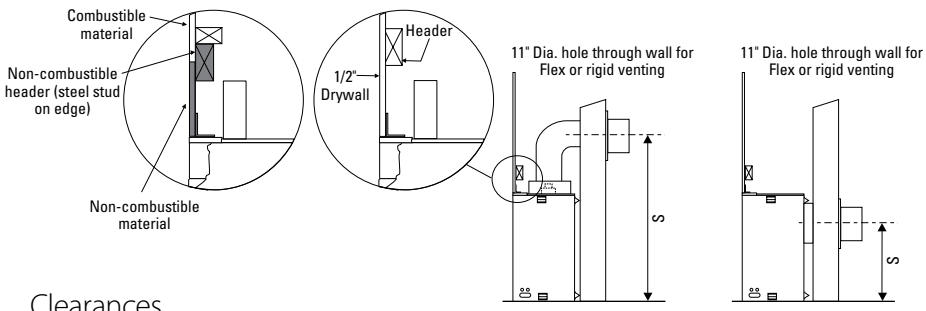

Framing	B41XTE	B41XTCE	B36XT/ B36XTE	B36XTCE	B36X
M	47-1/4"	47-1/4"	40-5/8"	41-1/4"	36-1/4"
N	49-1/2"	49-1/2"	41-1/2"	39-3/4"	39-3/8"
O	(rear vent) 23-1/4"	26-1/2"	20-3/4"	23-7/8"	20-3/4"
	(top vent) 22-5/8"	25-7/8"	20-1/2"	23-7/8"	19-1/2"
P	(rear vent) 60-1/4"	65-1/4"	53"	57-7/8"	53"
	(top vent) 60-1/4"	65-1/4"	48-5/8"	53-1/4"	48-5/8"
Q	(rear vent) 85-3/16"	91-11/16"	75"	81-1/2"	75"
	(top vent) 85-3/16"	91-11/16"	68-3/4"	75-1/4"	68-3/4"
R	(rear vent) 49-1/2"	49-1/2"	41-1/2"	41-1/2"	39-3/8"
	(top vent) 54-1/2"	54-1/2"	50-1/2"	50-1/2"	50-1/2"
S	(rear vent) 28-1/2"	28-1/2"	26-1/2"	26-1/2"	26-1/2"
	(top vent) 47-1/2"	47-1/2"	42-1/8"	42-1/8"	42-1/8"
T	50-1/4"	50-1/4"	42-1/4"	41-5/8"	--
U	48-3/4"	46-11/16"	42"	40-5/8"	--
V	41-3/4"	38-7/16"	36"	32-7/8"	--
W1	36-3/4"	--	35-1/4"	--	--
W2	--	29"	--	25-5/8"	--
X	13-1/2"	23-5/8"	7"	11-7/8"	--
Y	3-1/2"	4-1/8"	3"	3-7/8"	--
Z	--	3-9/16"	--	4-1/8"	--

B41XT/B41XTE/B41XTCE & B36XT/B36XTE/B36XTCE

B36X

Clearances