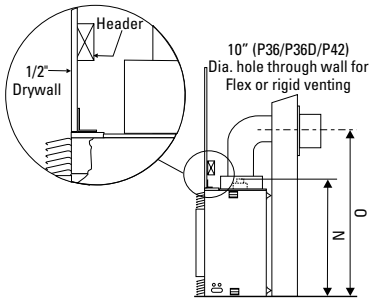

MINIMUM TERMINATION CENTER LINE
P36/P36E/P36D/P42