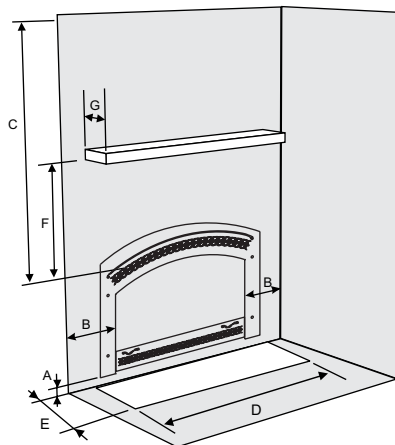

Clearances	L965E	P90
A (min.)	2"	3/4"
B	6-1/16"	6-1/2"
C	N/A	44-1/4"
D	46"	36"
E	12"	6"
F (min.)	18-1/2"	18-1/4"
G (max.)	10"	12"

Notes:
* For complete instructions please see manual.