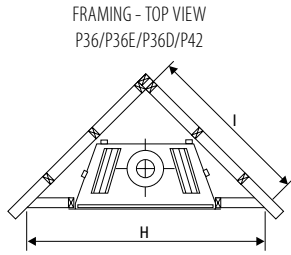

Panorama direct vent fireplaces

dimensions

	A	B	A1	B1	C	D	E	F	G
P42	40"	34"	32-7/8"	18-7/16"	24-1/4"	18-5/8"	4"	6-7/8"	11"
P36D	36"	30-1/2"	29-3/16"	15-1/2"	33-1/4"	17-1/8"	4"	6-7/8"	11-1/4"
P36/P36E	36"	30-1/2"	29-3/16"	15-1/2"	33-1/4"	12-3/4"	4"	6-7/8"	7-1/4"
P33/P33E	33"	29"	26"	16"	23"	12-3/4"	4"	6-7/8"	--
P33CE	34-9/16"	29-1/4"	26"	16"	23"	16"	4"	6-7/8"	--

framing