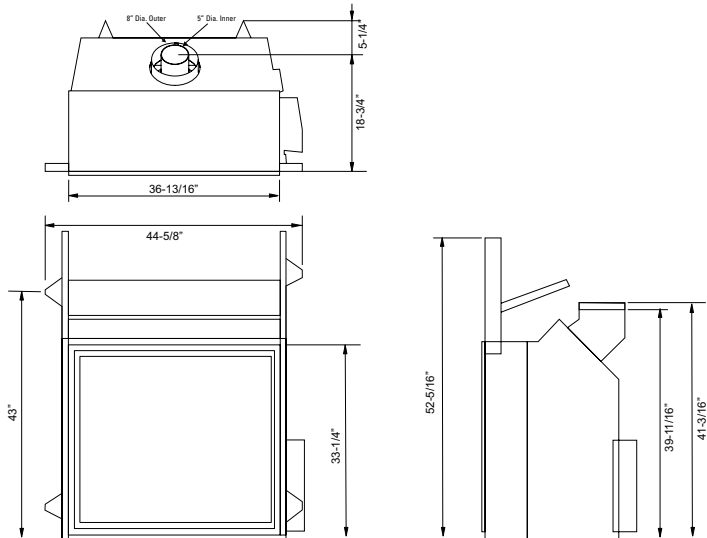

Liberty L965E