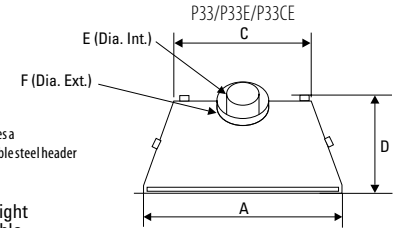

Panorama direct vent fireplaces

dimensions

	A	B	A1	B1	C	D	E	F	G
P42	40"	34"	32-7/8"	18-7/16"	24-1/4"	18-5/8"	4"	6-7/8"	11"
P36D	36"	30-1/2"	29-3/16"	15-1/2"	33-1/4"	17-1/8"	4"	6-7/8"	11-1/4"
P36/P36E	36"	30-1/2"	29-3/16"	15-1/2"	33-1/4"	12-3/4"	4"	6-7/8"	7-1/4"
P33/P33E	33"	29"	26"	16"	23"	12-3/4"	4"	6-7/8"	--
P33CE	34-9/16"	29-1/4"	26"	16"	23"	16"	4"	6-7/8"	--

framing