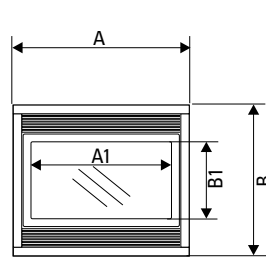

Panorama direct vent fireplaces

dimensions

	A	B	A1	B1	C	D	E	F	G
P42	40"	34"	32-7/8"	18-7/16"	24-1/4"	18-5/8"	4"	6-7/8"	11"
P36D	36"	30-1/2"	29-3/16"	15-1/2"	33-1/4"	17-1/8"	4"	6-7/8"	11-1/4"
P36/P36E	36"	30-1/2"	29-3/16"	15-1/2"	33-1/4"	12-3/4"	4"	6-7/8"	7-1/4"
P33/P33E	33"	29"	26"	16"	23"	12-3/4"	4"	6-7/8"	--
P33CE	34-9/16"	29-1/4"	26"	16"	23"	16"	4"	6-7/8"	--

framing