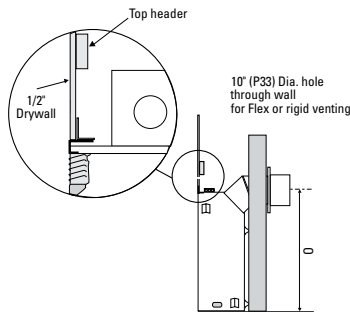

MINIMUM TERMINATION CENTER LINE
P33/P33E