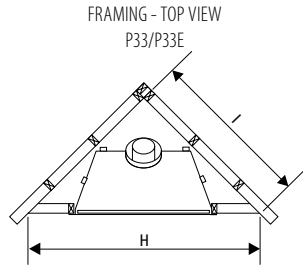

Panorama direct vent fireplaces

dimensions

	A	B	A1	B1	C	D	E	F	G
P42	40"	34"	32-7/8"	18-7/16"	24-1/4"	18-5/8"	4"	6-7/8"	11"
P36D	36"	30-1/2"	29-3/16"	15-1/2"	33-1/4"	17-1/8"	4"	6-7/8"	11-1/4"
P36/P36E	36"	30-1/2"	29-3/16"	15-1/2"	33-1/4"	12-3/4"	4"	6-7/8"	7-1/4"
P33/P33E	33"	29"	26"	16"	23"	12-3/4"	4"	6-7/8"	--
P33CE	34-9/16"	29-1/4"	26"	16"	23"	16"	4"	6-7/8"	--

framing