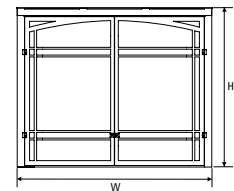

Framing (horizontal termination)	Minimum termination center line							
	H	I	J	K	L	M	N	O
P42	63-5/16"	44-3/4"	36-5/8"	47-7/8"	19"	40-1/4"	35-5/8"	43"
P36 /P36E	60"	42-7/16"	36-1/4"	46"	12-3/4"	36-1/4"	32-1/2"	40-1/2"
P36 Deep	68"	48"	37-1/4"	46-1/2"	17-3/8"	36-1/4"	32-1/2"	40-1/2"
P36 Tripoli	60"	42-7/16"	36-1/4"	46"	12-3/4"	36-1/4"	32-1/2"	40-1/2"
P36 Tripoli Deep	68"	48"	37-1/4"	46-1/2"	17-3/8"	36-1/4"	32-1/2"	40-1/2"
P33/P33E (Flex venting)	53-1/4"	37-1/2"	31-3/4"	32"	12-3/4"	33-1/4"	--	26"
P33/P33E (Rigid venting)	53-1/4"	37-1/2"	31-3/4"	36"	16-1/2"	33-1/4"	--	30"
P33CE (Flex venting)	55-1/2"	38-15/16"	31-3/4"	32"	16"	35"	--	26"
P33CE (Rigid venting)	55-1/2"	38-15/16"	31-3/4"	36"	19-3/4"	35"	--	30"

Full Screen Door Dimensions (including trim)	Minimum termination center line		
	W	H	Depth
P42	43-15/16"	36-1/32"	1-5/8"
P36/P36E/P36D	40-3/16"	32-5/8"	1-5/8"
P33/P33E	37"	31"	1-5/8"

Full screen doors