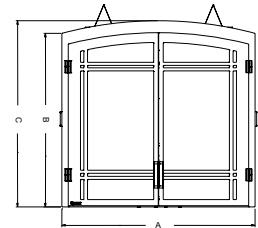

Arch doors dimensions			
	B41XTE	B36XT/ B36XTE	B36X
A	43"	39-1/2"	39"
B	38-7/8"	35-1/2"	35-5/16"
C	41-5/8"	38-1/16"	37-13/16"

All products tested to the following standards: GRAVITY DIRECT VENT WALL FURNACE TESTED AND APPROVED FOR U.S.A AND CANADA TO: CAN/CGA-2.17-M91, (ANSI Z21.88b-1999/CSA 2.33b-M99).
NOTE: All product specifications are subject to change without notice. Before installing refer to the relevant product manual for full and up to date information.