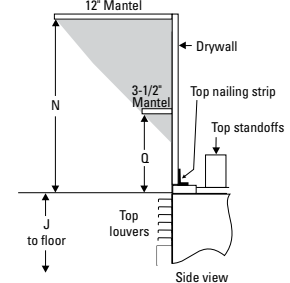

MANTEL CLEARANCES - SIDE VIEW

Mantel Clearances	J	N	Q
P121	36"	7"	3"
P131	36"	7"	3"