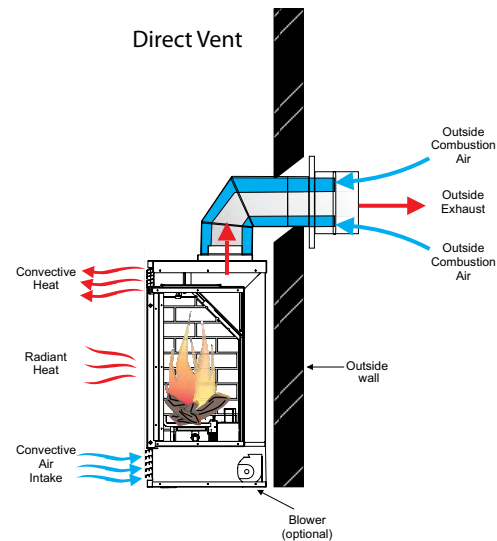

Design Versatility

Direct Vent technology allows you to add a fireplace to rooms even if there is no existing chimney. Simply vent your fireplace through an outside wall and finish it with the Regency Patented **AstroCap™ Flex Venting System**.

Spread the warmth

Zone Heating with Regency

Turn down your furnace and enjoy high efficiency warmth in the rooms you spend the most time in. By adding a fireplace to your most frequently used living space you're not wasting energy by heating rooms you don't use.

Heat Adjacent Rooms with the Heat Wave™ Power Duct System

You can increase the effectiveness of your fireplace, while cutting down on your heating costs, using a Heat Wave kit. The Heat Wave system attaches onto most Regency gas fireplaces allowing you to direct heat into rooms up to 20 feet away. This kit comes complete with vent, variable speed blower (for HeatWave system only) and vent register.

Variable Speed Blower to Maximize Efficiency

Adding a Regency blower will let you enjoy the warmth of your fireplace from any corner of your living space. Our quiet blowers increase the efficiency of your fireplace by pushing the heat produced by your fireplace forward and distributing it further and evenly into the room.

AstroCap (painted to match home)