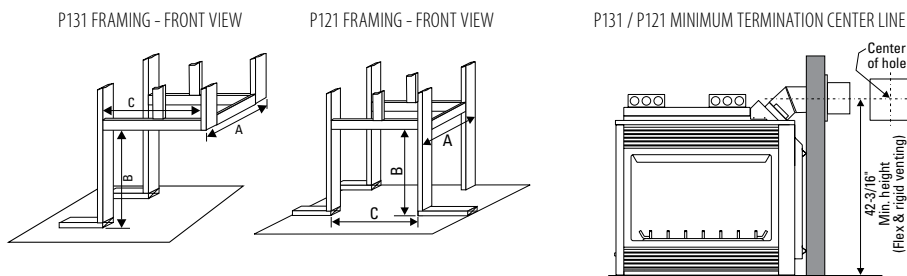

Panorama P131/121

Dimensions	F	G	H	H1	I	J	J1	K	K1
P131	44-1/2"	3"	36"	20"	42"	41-1/2"	32-5/8"	25"	17-3/4"
P121	46-1/4"	4-3/4"	36"	20"	42"	43-1/2"	32-5/8"	25"	--

Note: For P121 there is a 2-3/4" vent heat shield on the vent end of the fireplace. Please allow appropriate space for center positioning.