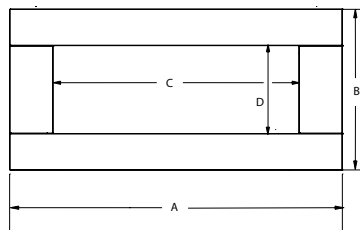

## Faceplates

Inner & Outer Frame  
(HZ54E / HZ40E / HZ30E)

4 piece Faceplate  
(HZ42E / HZ40E / HZ30E)

| Faceplates          |   | HZ54E     | HZ42E/<br>HZ42STE | HZ40E    | HZ30E    |
|---------------------|---|-----------|-------------------|----------|----------|
| Inner & Outer Frame | A | 56-11/16" | --                | 43-1/16" | 32-3/8"  |
|                     | B | 25-1/8"   | --                | 20-9/16" | 18-1/16" |
|                     | C | 45-3/16"  | --                | 35-1/2"  | 24-7/8"  |
|                     | D | 13-5/8"   | --                | 12-1/2"  | 10-1/8"  |
|                     | E | 49-3/16"  | --                | 38-1/4"  | 28-3/16" |
|                     | F | 17-5/8"   | --                | 15-1/4"  | 14-1/16" |
| 4 piece Faceplate   | A | --        | 48-3/4"           | 48-3/4"  | 33-1/4"  |
|                     | B | --        | 23-5/8"           | 23-5/8"  | 19-1/2"  |
|                     | C | --        | 36"               | 36"      | 25"      |
|                     | D | --        | 12-7/8"           | 12-7/8"  | 10-1/2"  |