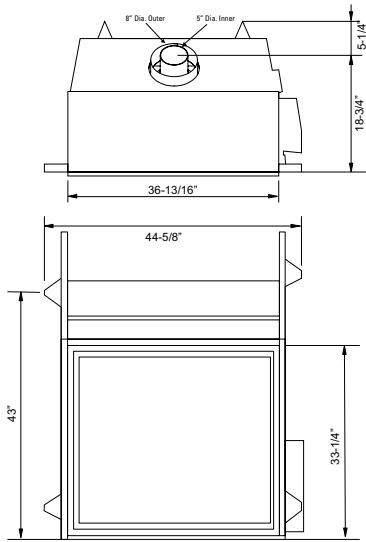

## Clearances

| Clearances | HZ54E   | HZ42E   | HZ40E | HZ30E   |
|------------|---------|---------|-------|---------|
| A*         | 20"     | 13"     | 17"   | 13-1/4" |
| B          | 4"      | 8"      | 8"    | 8"      |
| C          | 40-7/8" | 22"     | 22"   | 39"     |
| D**        | 13"     | 13"     | 13"   | 12"     |
| E          | 83"     | 84"     | 84"   | 60"     |
| F          | 36"     | 36"     | 36"   | 36"     |
| G          | 28-7/8" | 25-3/4" | 27"   | 21"     |

# specifications

HZ965E

HZ33CE

| Framing | HZ965E           | HZ33CE    |
|---------|------------------|-----------|
| I       | 4"               | 0"*       |
| J       | 44-3/4"          | 35"       |
| K       | 52-5/16"         | 31-3/4"   |
| L       | vertical rise    | 24"       |
|         | horizontal rigid | 24"       |
|         | horizontal flex  | 16"       |
| M       | rigid            | 80"       |
|         | flex             | 80"       |
| N       | 45-7/16"         | 38-15/16" |
| O       | 90-15/16"        | 55-1/2"   |