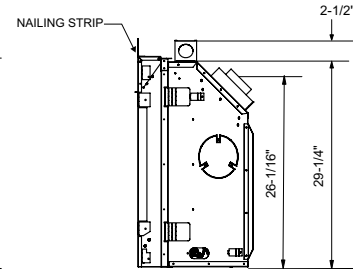

# specifications

HZ965E

HZ33CE

| Framing | HZ965E           | HZ33CE    |
|---------|------------------|-----------|
| I       | 4"               | 0"*       |
| J       | 44-3/4"          | 35"       |
| K       | 52-5/16"         | 31-3/4"   |
| L       | vertical rise    | 24"       |
|         | horizontal rigid | 24"       |
|         | horizontal flex  | 16"       |
| M       | rigid            | 80"       |
|         | flex             | 80"       |
| N       | 45-7/16"         | 38-15/16" |
| O       | 90-15/16"        | 55-1/2"   |