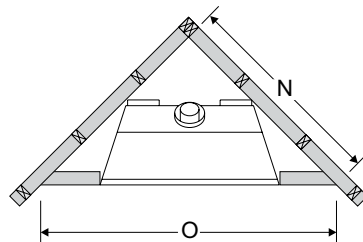

Framing	HZ965E	HZ33CE
I	4"	0"*
J	44-3/4"	35"
K	52-5/16"	31-3/4"
L	vertical rise	24"
	horizontal rigid	24"
	horizontal flex	16"
M	rigid	80"
	flex	80"
N	45-7/16"	38-15/16"
O	90-15/16"	55-1/2"

* when not using surround (might differ when using surrounds)