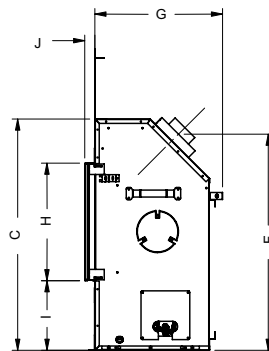

HZ30E/HZ40E/HZ42E