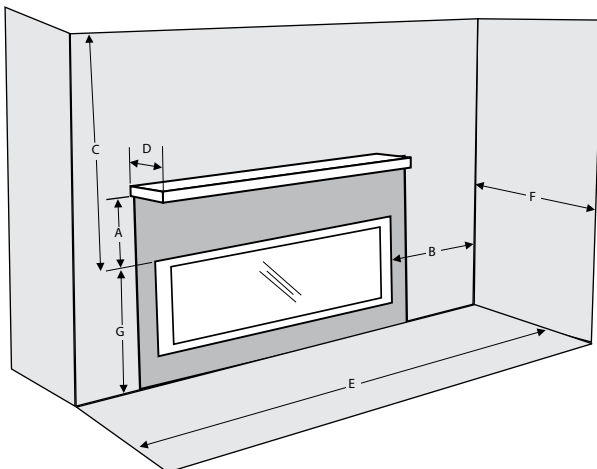

Clearances

Clearances	HZ42 STE
A*	13"
B	8"
C	22"
D**	13"
E	84"
F	36"
G	25-3/4"

* Minimum at 1" deep

** Minimum at 21-1/2" above

NOTE: All product specifications are subject to change without notice. Before installing refer to the relevant product manual for full and up to date information. Manuals can be downloaded from our web site www.regency-fire.com