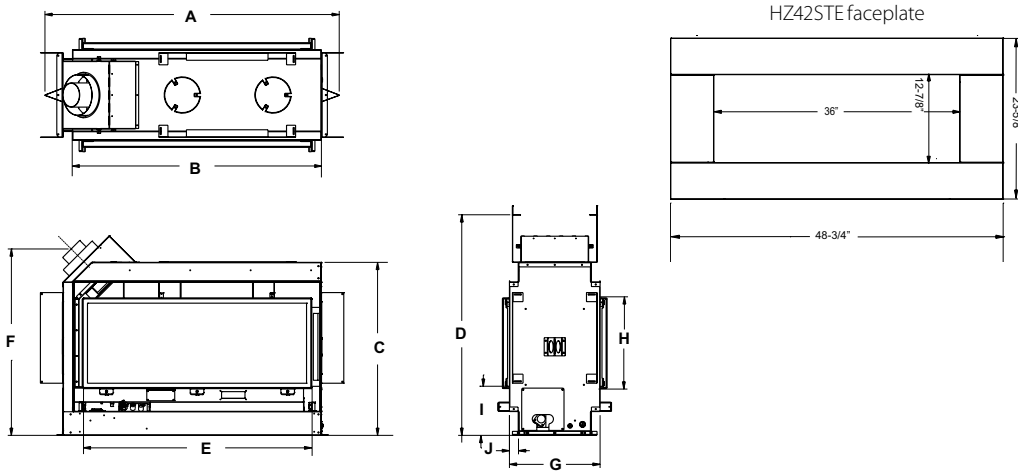

Regency Horizon™ HZ42STE

Dimensions	HZ42STE
Flue size	4"x6-5/8"
A	48-11/16"
B	41-3/16"
C	28-5/8"
D	36-1/2"
E	38"
F	30-13/16"
G	15"
H	15"
I	7-3/4"
J	1-1/2"