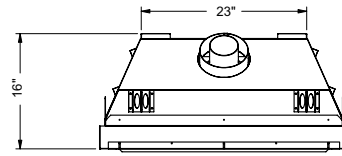

# specifications

HZ965E

HZ33CE

| Framing | HZ965E           | HZ33CE    |
|---------|------------------|-----------|
| I       | 4"               | 0"*       |
| J       | 44-3/4"          | 35"       |
| K       | 52-5/16"         | 31-3/4"   |
| L       | vertical rise    | 24"       |
|         | horizontal rigid | 24"       |
|         | horizontal flex  | 16"       |
| M       | rigid            | 80"       |
|         | flex             | 80"       |
| N       | 45-7/16"         | 38-15/16" |
| O       | 90-15/16"        | 55-1/2"   |