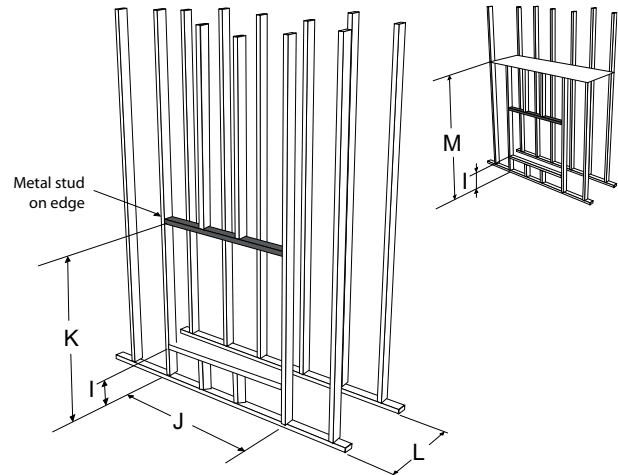

Framing	HZ965E	HZ33CE
I	4"	0"*
J	44-3/4"	35"
K	52-5/16"	31-3/4"
L	vertical rise	24"
	horizontal rigid	24"
	horizontal flex	16"
M	rigid	80"
	flex	80"
N	45-7/16"	38-15/16"
O	90-15/16"	55-1/2"

* when not using surround (might differ when using surrounds)