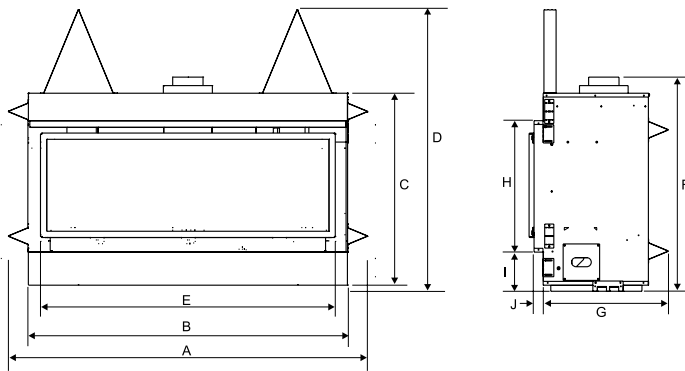

specifications

Specifications	HZ54E		HZ42E		HZ42STE		HZ40E		HZ30E		HZ965E		HZ33CE	
	NG	LP	NG	LP	NG	LP	NG	LP	NG	LP	NG	LP	NG	LP
Input (BTU)	41,500	37,000	26,000	24,500	26,000	24,500	26,000	25,500	14,000	13,000	48,000	48,000	17,000	15,500
Turn down to (BTU)	29,000	30,000	17,500	19,500	17,500	19,500	18,000	21,000	--	--	16,000	17,000	10,000	12,000
EnerGuide Rating (Canada only)	56.03%	68.31%	64.89%	65.70%	66.96%	68.71%	66.82%	67.80%	69.69%	69.72%	63.11%	63.46%	65.70%	67.41%
Efficiency (steady state)	70%	75%	69%	69%	70%	72%	70%	71%	70%	70%	79%	79%	69%	69%

Regency Horizon™ HZ54E / HZ42E / HZ40E / HZ30E

HZ54E

Dimensions	HZ54E	HZ42E	HZ40E	HZ30E
Flue size	5" x 8"	4"x6-5/8"	4"x6-5/8"	4"x6-5/8"
A	59"	47"	49-5/16"	30-9/16"
B	52-5/8"	41-3/16"	45-5/8"	28-11/16"
C	31-5/8"	30"	33-3/16"	27-1/16"
D	46-3/8"	36-7/8"	42"	33-5/16"
E	48-1/2"	38"	38"	27-5/8"
F	35-1/4"	28-7/8"	31"	25-11/16"
G	20-1/2"	18-5/8"	18-5/16"	14-1/2"
H	22-3/8"	21-1/4"	16-7/8"	14-9/16"
I	5-11/16"	4-7/16"	10"	6-3/8"
J	1-1/2"	1-1/2"	1-7/16"	1-1/2"