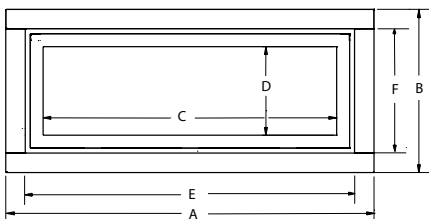

## Faceplates

Inner & Outer Frame  
(HZ54E / HZ40E / HZ30E)

4 piece Faceplate  
(HZ42E / HZ40E / HZ30E)

| Faceplates          |   | HZ54E     | HZ42E/<br>HZ42STE | HZ40E    | HZ30E    |
|---------------------|---|-----------|-------------------|----------|----------|
| Inner & Outer Frame | A | 56-11/16" | --                | 43-1/16" | 32-3/8"  |
|                     | B | 25-1/8"   | --                | 20-9/16" | 18-1/16" |
|                     | C | 45-3/16"  | --                | 35-1/2"  | 24-7/8"  |
|                     | D | 13-5/8"   | --                | 12-1/2"  | 10-1/8"  |
|                     | E | 49-3/16"  | --                | 38-1/4"  | 28-3/16" |
|                     | F | 17-5/8"   | --                | 15-1/4"  | 14-1/16" |
| 4 piece Faceplate   | A | --        | 48-3/4"           | 48-3/4"  | 33-1/4"  |
|                     | B | --        | 23-5/8"           | 23-5/8"  | 19-1/2"  |
|                     | C | --        | 36"               | 36"      | 25"      |
|                     | D | --        | 12-7/8"           | 12-7/8"  | 10-1/2"  |