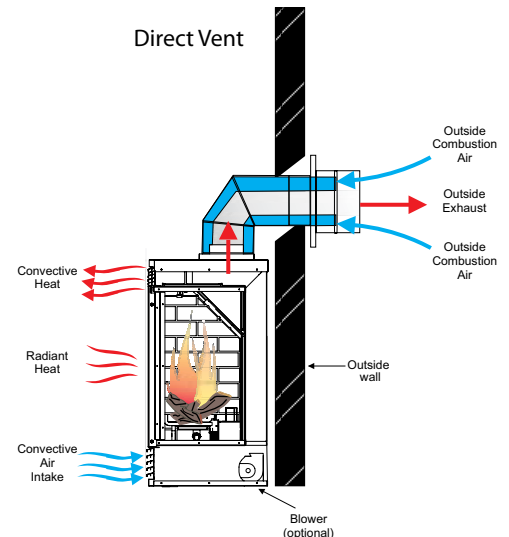

AstroCap (painted to match home)