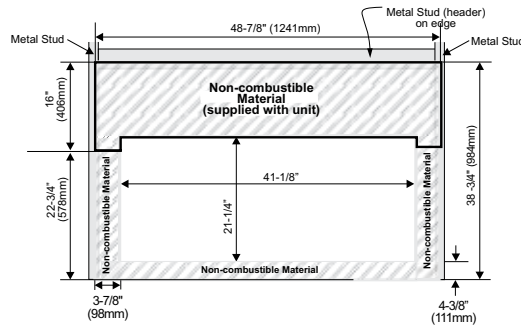

Framing

Framing	HZ54E	HZ42E	HZ40E	HZ30E
J	60"	47-1/2"	49-7/8"	31-3/16"
K	46-5/8"	37-1/4"	42"	33-5/16"
L horizontal vent	22"	18-3/4"	19-7/16"	14-1/4"
vertical vent	22"	22"	23-7/16"	19-1/2"
M flex	51"	39-9/16"	43-7/8"	32-7/8"
rigid	51"	39-9/16"	43-7/8"	35-1/2"
N	72"	51-1/2"	57-3/8"	40-7/8"
O	101-7/8"	72-7/8"	81-1/8"	57-13/16"

HZ42E

Clearances

Clearances	HZ54E	HZ42E	HZ40E	HZ30E
A*	20"	13"	17"	13-1/4"
B	4"	8"	8"	8"
C	40-7/8"	22"	22"	39"
D**	13"	13"	13"	12"
E	83"	84"	84"	60"
F	36"	36"	36"	36"
G	28-7/8"	25-3/4"	27"	21"

* Minimum at 1" deep

** HZ30E - Minimum at 21-1/4" above

HZ42E - Minimum at 21-1/2" above

HZ54E - Minimum at 30" above

NOTE: All products can be installed in a raised application. Before installing refer to the relevant product manual for full and up to date information. Manuals can be downloaded from our web site www.regency-fire.com