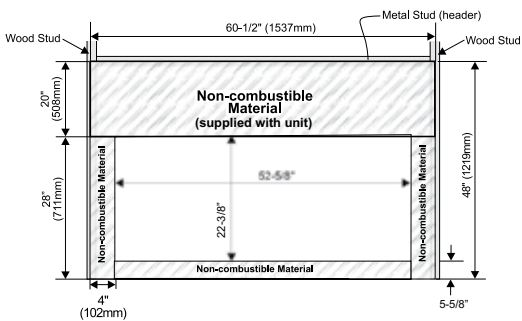

Framing

Framing	HZ54E	HZ42E	HZ40E	HZ30E
J	60"	47-1/2"	49-7/8"	31-3/16"
K	46-5/8"	37-1/4"	42"	33-5/16"
L horizontal vent	22"	18-3/4"	19-7/16"	14-1/4"
vertical vent	22"	22"	23-7/16"	19-1/2"
M flex	51"	39-9/16"	43-7/8"	32-7/8"
rigid	51"	39-9/16"	43-7/8"	35-1/2"
N	72"	51-1/2"	57-3/8"	40-7/8"
O	101-7/8"	72-7/8"	81-1/8"	57-13/16"

HZ54E

Clearances

Clearances	HZ54E	HZ42E	HZ40E	HZ30E
A*	20"	13"	17"	13-1/4"
B	4"	8"	8"	8"
C	40-7/8"	22"	22"	39"
D**	13"	13"	13"	12"
E	83"	84"	84"	60"
F	36"	36"	36"	36"
G	28-7/8"	25-3/4"	27"	21"

* Minimum at 1" deep

** HZ30E - Minimum at 21-1/4" above

HZ42E - Minimum at 21-1/2" above

HZ54E - Minimum at 30" above

NOTE: All products can be installed in a raised application. Before installing refer to the relevant product manual for full and up to date information. Manuals can be downloaded from our web site www.regency-fire.com