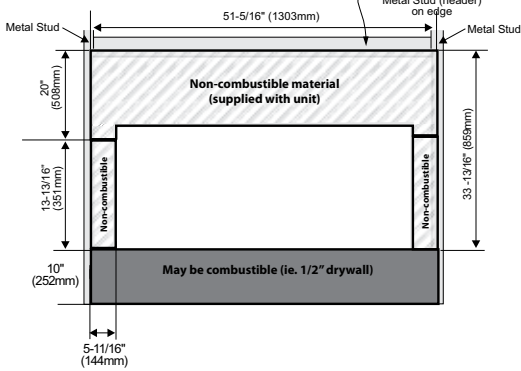

Framing

Framing	HZ54E	HZ42E	HZ40E	HZ30E
J	60"	47-1/2"	49-7/8"	31-3/16"
K	46-5/8"	37-1/4"	42"	33-5/16"
L horizontal vent	22"	18-3/4"	19-7/16"	14-1/4"
vertical vent	22"	22"	23-7/16"	19-1/2"
M flex	51"	39-9/16"	43-7/8"	32-7/8"
rigid	51"	39-9/16"	43-7/8"	35-1/2"
N	72"	51-1/2"	57-3/8"	40-7/8"
O	101-7/8"	72-7/8"	81-1/8"	57-13/16"

HZ40E

Clearances

Clearances	HZ54E	HZ42E	HZ40E	HZ30E
A*	20"	13"	17"	13-1/4"
B	4"	8"	8"	8"
C	40-7/8"	22"	22"	39"
D**	13"	13"	13"	12"
E	83"	84"	84"	60"
F	36"	36"	36"	36"
G	28-7/8"	25-3/4"	27"	21"

* Minimum at 1" deep

** HZ30E - Minimum at 21-1/4" above

HZ42E - Minimum at 21-1/2" above

HZ54E - Minimum at 30" above

NOTE: All products can be installed in a raised application. Before installing refer to the relevant product manual for full and up to date information. Manuals can be downloaded from our web site www.regency-fire.com