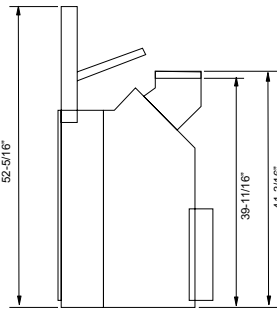

## Clearances

| Clearances | HZ54E   | HZ42E   | HZ40E | HZ30E   |
|------------|---------|---------|-------|---------|
| A*         | 20"     | 13"     | 17"   | 13-1/4" |
| B          | 4"      | 8"      | 8"    | 8"      |
| C          | 40-7/8" | 22"     | 22"   | 39"     |
| D**        | 13"     | 13"     | 13"   | 12"     |
| E          | 83"     | 84"     | 84"   | 60"     |
| F          | 36"     | 36"     | 36"   | 36"     |
| G          | 28-7/8" | 25-3/4" | 27"   | 21"     |

# specifications

HZ965E

HZ33CE

| Framing | HZ965E           | HZ33CE    |
|---------|------------------|-----------|
| I       | 4"               | 0"*       |
| J       | 44-3/4"          | 35"       |
| K       | 52-5/16"         | 31-3/4"   |
| L       | vertical rise    | 24"       |
|         | horizontal rigid | 24"       |
|         | horizontal flex  | 16"       |
| M       | rigid            | 80"       |
|         | flex             | 80"       |
| N       | 45-7/16"         | 38-15/16" |
| O       | 90-15/16"        | 55-1/2"   |