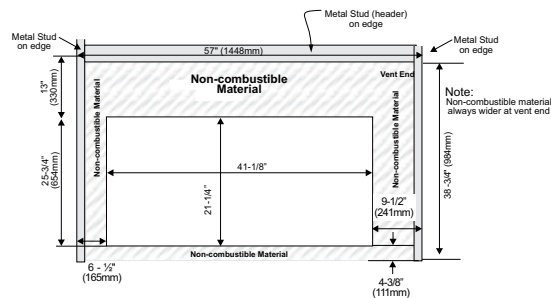

Clearances

Clearances	HZ42 STE
A*	13"
B	8"
C	22"
D**	13"
E	84"
F	36"
G	25-3/4"

* Minimum at 1" deep

** Minimum at 21-1/2" above

NOTE: All product specifications are subject to change without notice. Before installing refer to the relevant product manual for full and up to date information. Manuals can be downloaded from our web site www.regency-fire.com