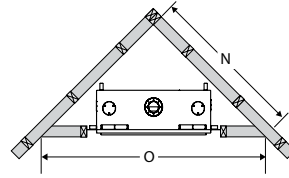

Framing

Framing	HZ54E	HZ42E	HZ40E	HZ30E
J	60"	47-1/2"	49-7/8"	31-3/16"
K	46-5/8"	37-1/4"	42"	33-5/16"
L horizontal vent	22"	18-3/4"	19-7/16"	14-1/4"
vertical vent	22"	22"	23-7/16"	19-1/2"
M flex	51"	39-9/16"	43-7/8"	32-7/8"
rigid	51"	39-9/16"	43-7/8"	35-1/2"
N	72"	51-1/2"	57-3/8"	40-7/8"
O	101-7/8"	72-7/8"	81-1/8"	57-13/16"