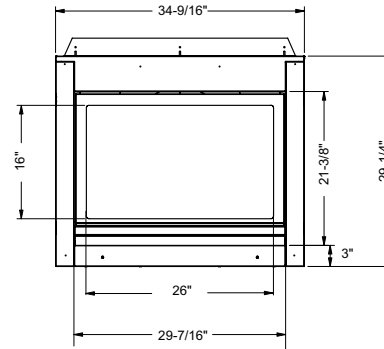

# specifications

HZ965E

HZ33CE

| Framing | HZ965E           | HZ33CE    |
|---------|------------------|-----------|
| I       | 4"               | 0"*       |
| J       | 44-3/4"          | 35"       |
| K       | 52-5/16"         | 31-3/4"   |
| L       | vertical rise    | 24"       |
|         | horizontal rigid | 24"       |
|         | horizontal flex  | 16"       |
| M       | rigid            | 80"       |
|         | flex             | 80"       |
| N       | 45-7/16"         | 38-15/16" |
| O       | 90-15/16"        | 55-1/2"   |