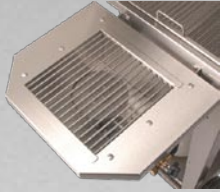

Side Burner